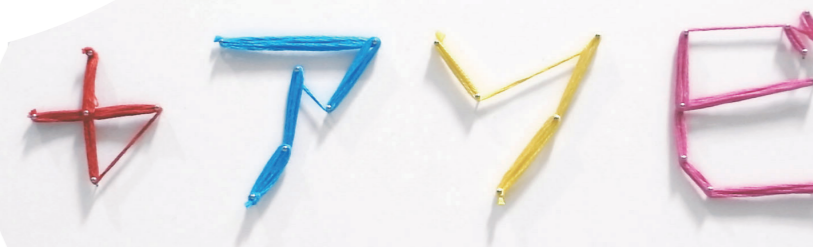

Milano FuoriSalone 2013 Exhibition

Contemporary Japanese Design

JAPANESE CREATION 100

TRADITION IS CONTINUING INNOVATION + Design Guild Tokyo